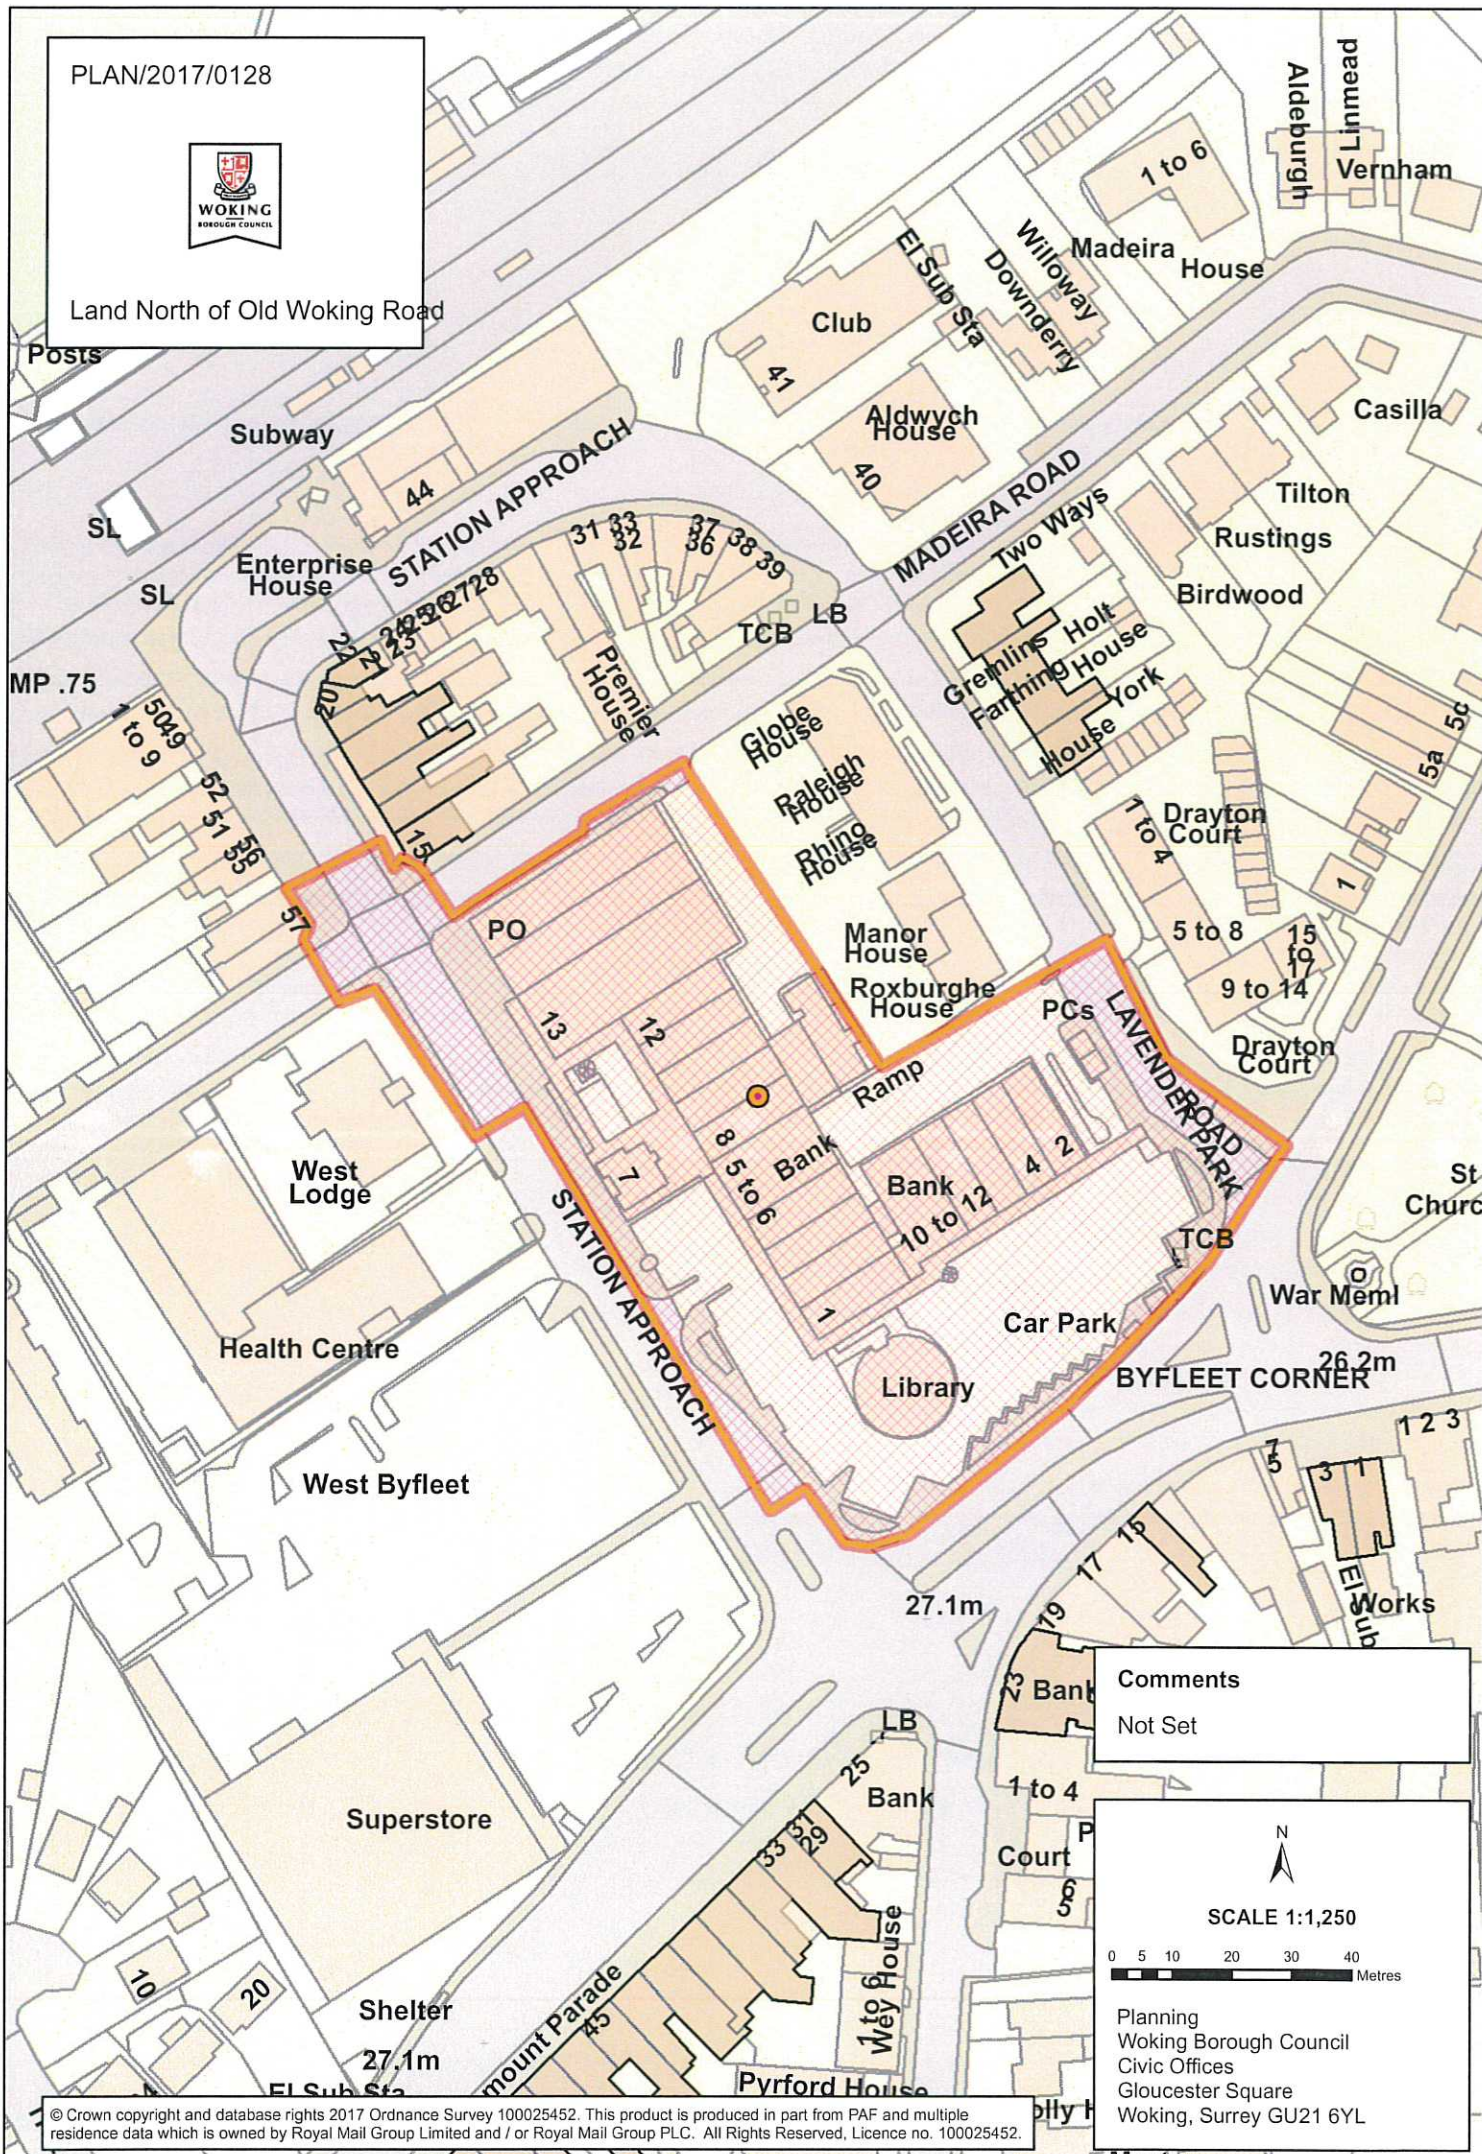

PLAN/2017/0128

Land North of Old Woking Road

Comments
Not Set

Planning
Woking Borough Council
Civic Offices
Gloucester Square
Woking, Surrey GU21 6YL